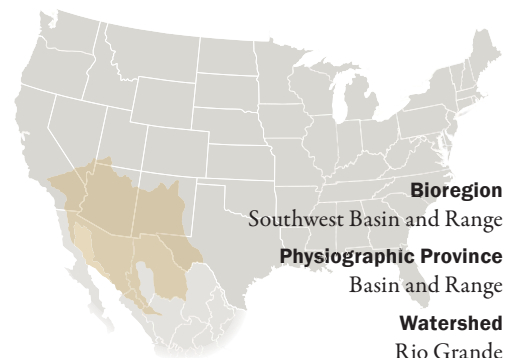

Ten Eyck Landscape Architects

Ten Eyck Landscape Architects

*conservation planning
ecological restoration
regenerative design*

800.220.0919
www.biohabitats.com

Bioregion
Southwest Basin and Range
Physiographic Province
Basin and Range
Watershed
Rio Grande