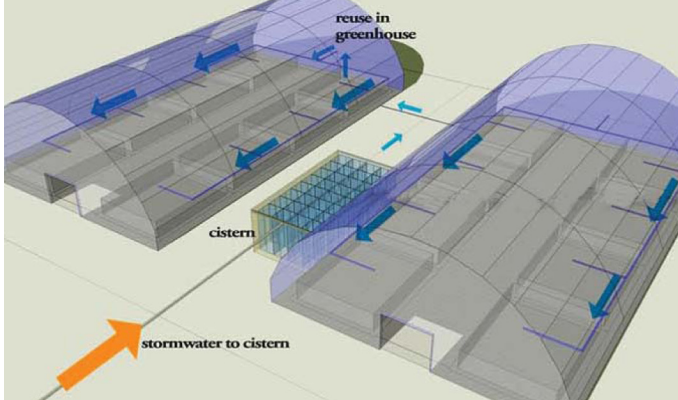

# Santa Fe Greenhouses Rainwater Harvesting and Reuse

Santa Fe, New Mexico

*Rainwater reuse system provides greenhouse with an inexpensive watering operation for native plants.*

Santa Fe Greenhouses is a full-service retail greenhouse and tree nursery that specializes in waterwise plants that are appropriate for the region. Since water is an expensive necessity for nursery operations, a rainwater harvesting system was an obvious addition. As land is at a premium in this urban environment, above ground cisterns were not acceptable.

Using a greenhouse roof collection system, and an underground cistern (Invisible Structures Rainstor®), Biohabitats engineered a

rainwater reuse system that provided rainwater for the spray irrigation system in the greenhouses. Use of the Invisible Structure system allowed Santa Fe Greenhouses to store nursery stock on top of the cistern.

Biohabitats also transformed a pond on the property, which had become an eyesore, into a demonstration garden in which runoff from parking lots and roads was managed through a sedimentation and detention pond featuring native plants.